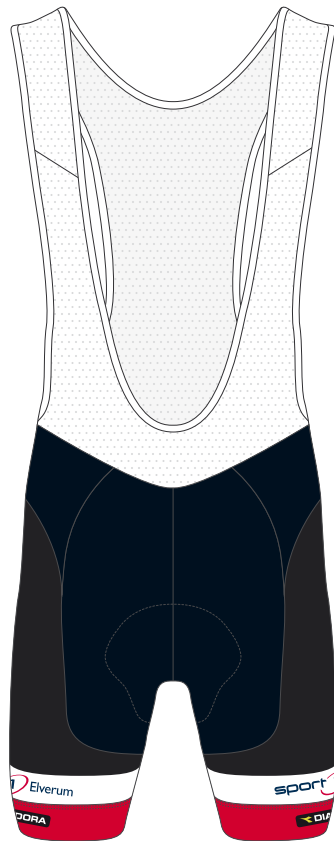

DIANSQW0612 - bibshorts WOMEN'S

DS4904

Description

- lycra TOP GEAR 225 gr
- pad REKORD (la fonte)
- elastic printed gripper
- white mesh on bib
- printed laterally band