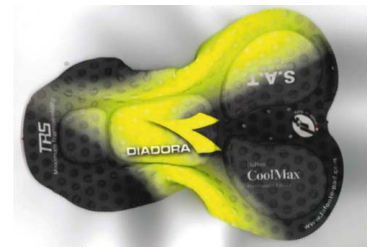

DS4804

Description

- lycra TOP GEAR 225 gr
- pad REKORD (la fonte)
- elastic printed gripper
- white mesh on bib
- printed laterally band

NO PAD

colours available

102 103 104 105 106

**DIADORA CODE: DS4804.U054**

DIANSQW0612 - bibshorts WOMEN'S

DS4904

Description

- lycra TOP GEAR 225 gr
- pad REKORD (la fonte)
- elastic printed gripper
- white mesh on bib
- printed laterally band

NO PAD

colours available

102 103 104 105 106

DIADORA CODE: DS4904.U054

XXS-XL

Art. 900010 - Summer Gloves

Description

**DIADORA CODE: DS2804.U054 S-XXL**

Art.----- - Winter Gloves

Description

**DIADORA CODE: DS2204.U054**